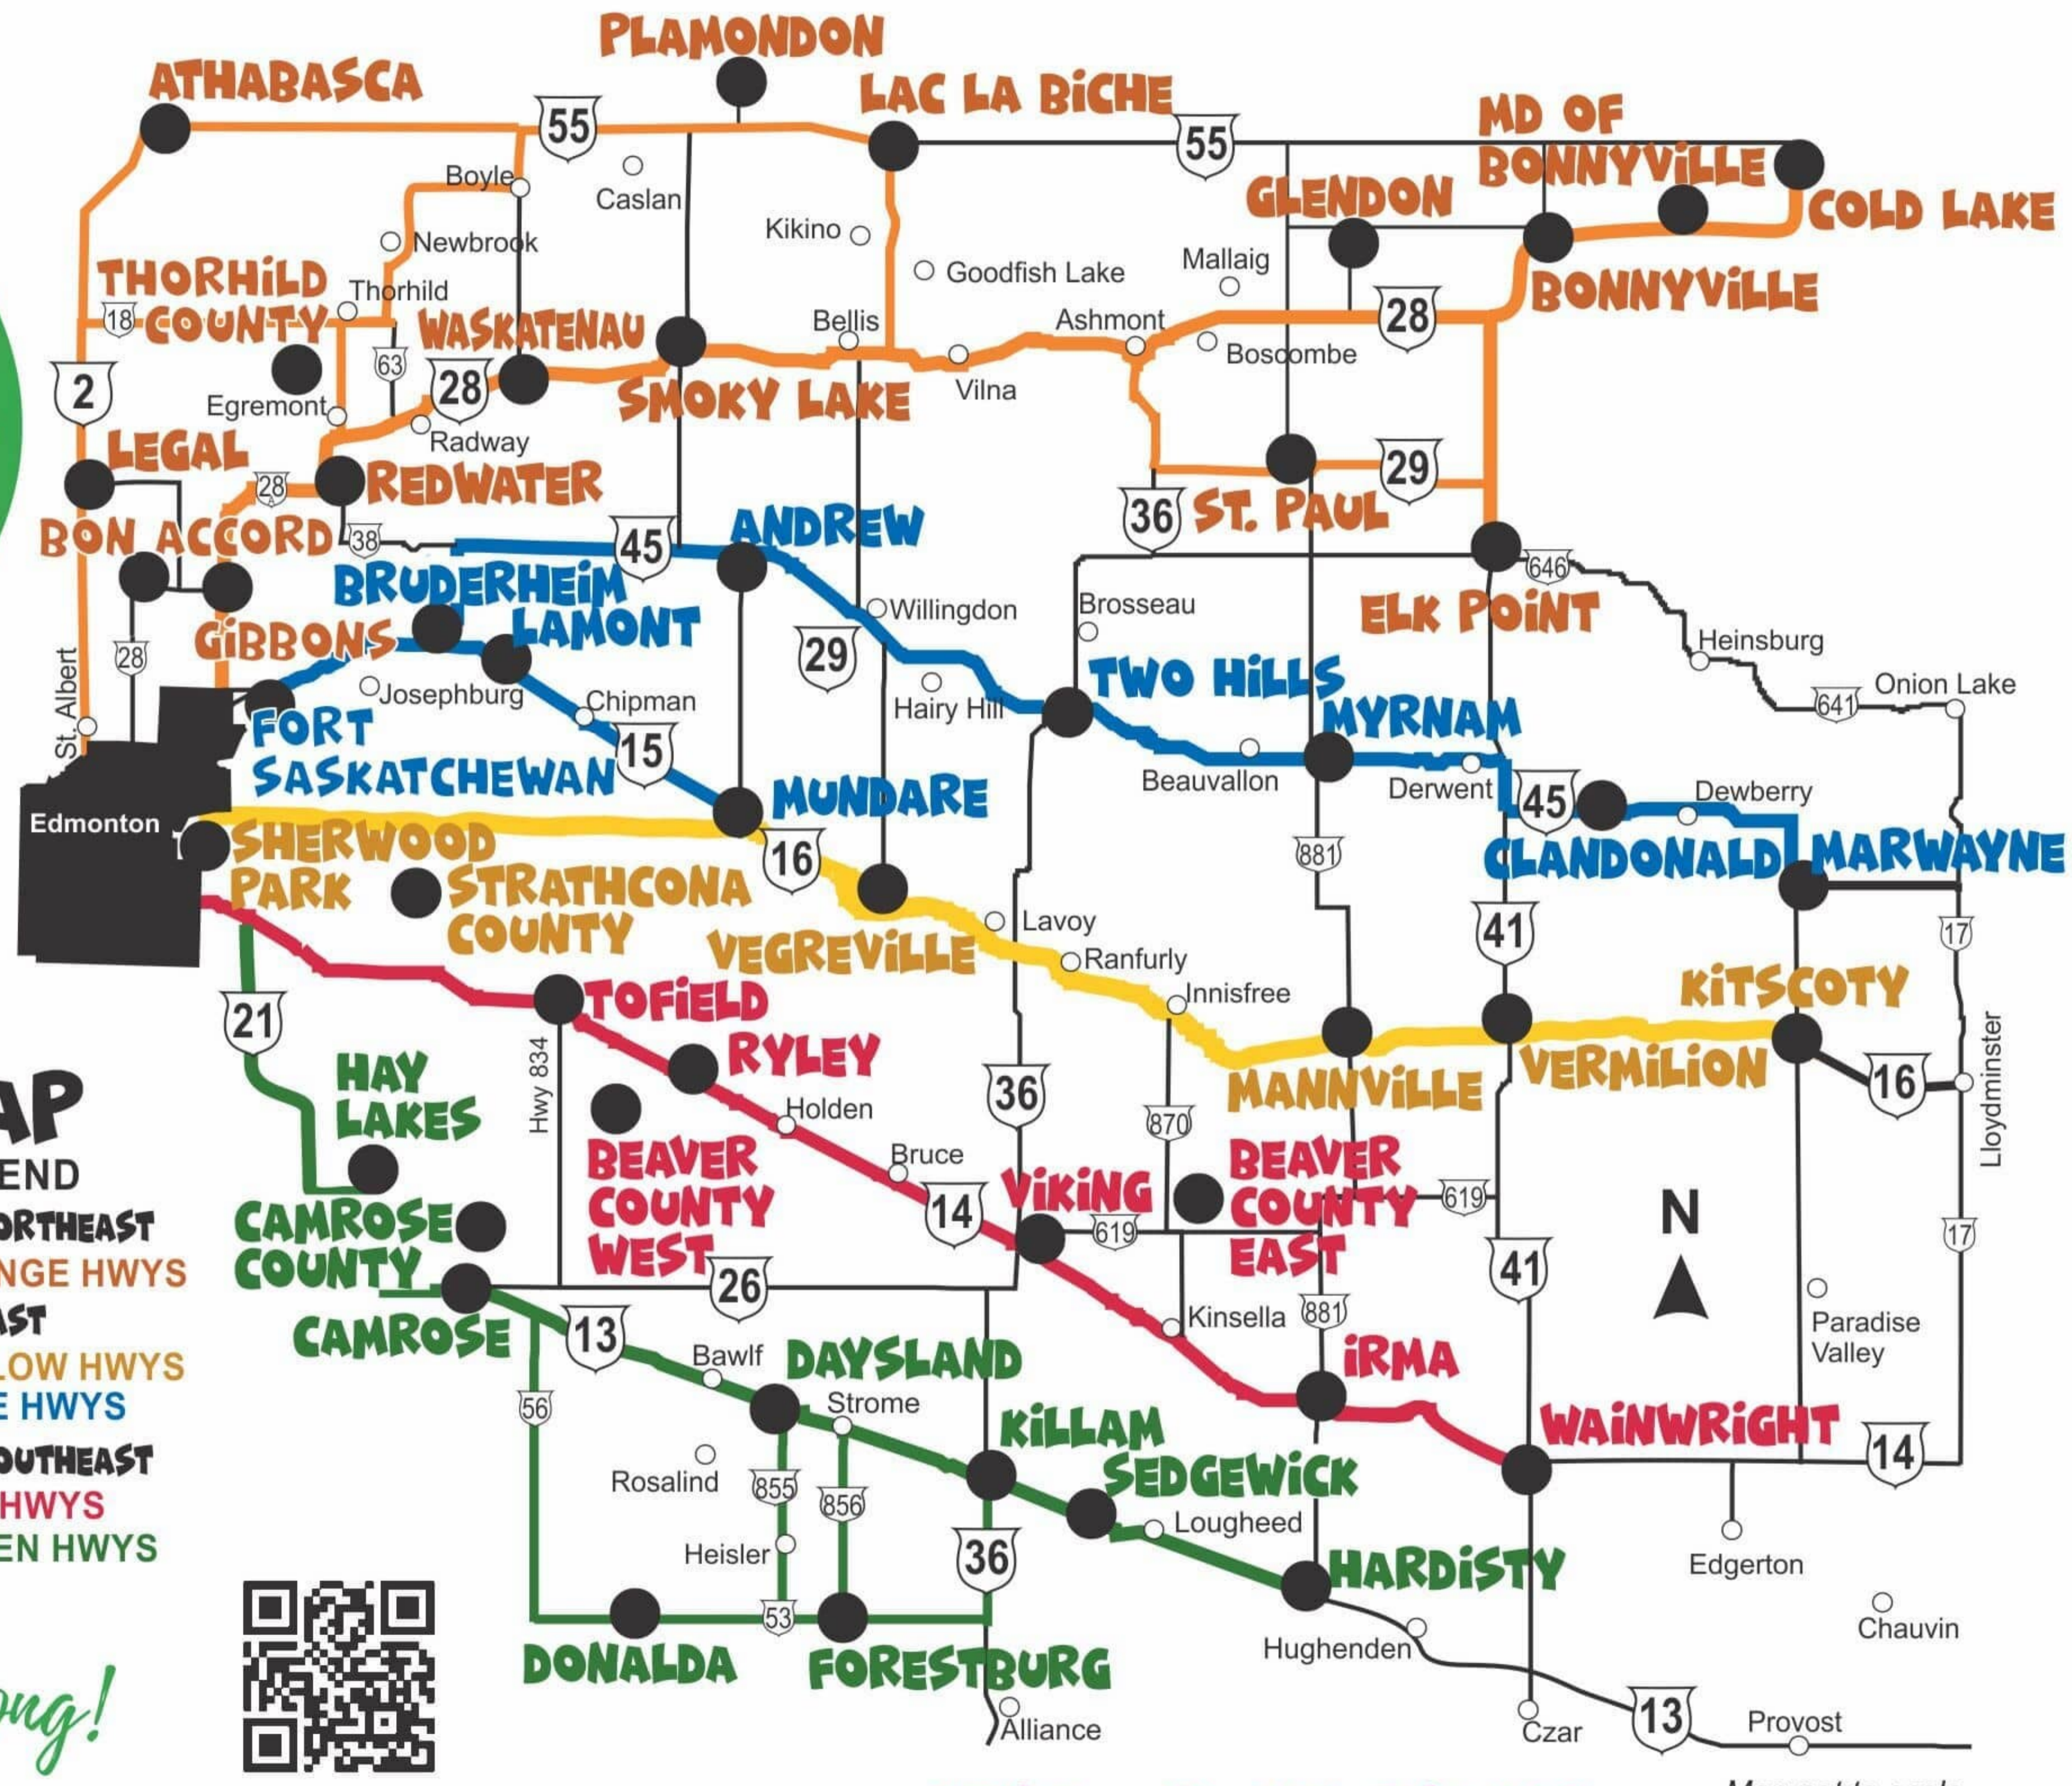

Go East of Edmonton
ROADTRIP ADVENTURE GAME!
June 4 to Aug 31, 2022

PLAY & WIN Over \$6000 in Prizes!

Win the Awesome Roadtrip Prize Packages!
 What you can win – Fuel, Food, Dining, Beverages, Shopping, Gifts, Golf, Camping, Accommodations, Attractions Passes, Cash and much more! See www.GoRoadtripGame.ca for complete details.

Use the next 7 pages as your

GAME GUIDE

- What's included:
- Map of Participating Communities
 - How to Play & How to Enter
 - Northeast Gameboard
 - Northeast Sticker Stations
 - East Gameboard
 - East Sticker Stations
 - Southeast Gameboard
 - Southeast Sticker Stations

MAP LEGEND
 GO NORTHEAST
 ORANGE HWYS
 GO EAST
 YELLOW HWYS
 BLUE HWYS
 GO SOUTHEAST
 RED HWYS
 GREEN HWYS

Have fun all summer long!
You have 3 months to play the GAME!

FIND THE STICKER STATIONS AT THE HIGHLIGHTED COMMUNITIES & WATCH FOR SIGNS!

EAST OF EDMONTON

Over \$6000 in Prizes! 3 WAYS TO WIN

1. Collect stickers and enter partial or completed gameboards
Take a close up photo of your Gameboard and upload it to:
www.GoRoadtripGame.ca

2. Post your trip daily with our hashtags for monthly and bonus prizes: